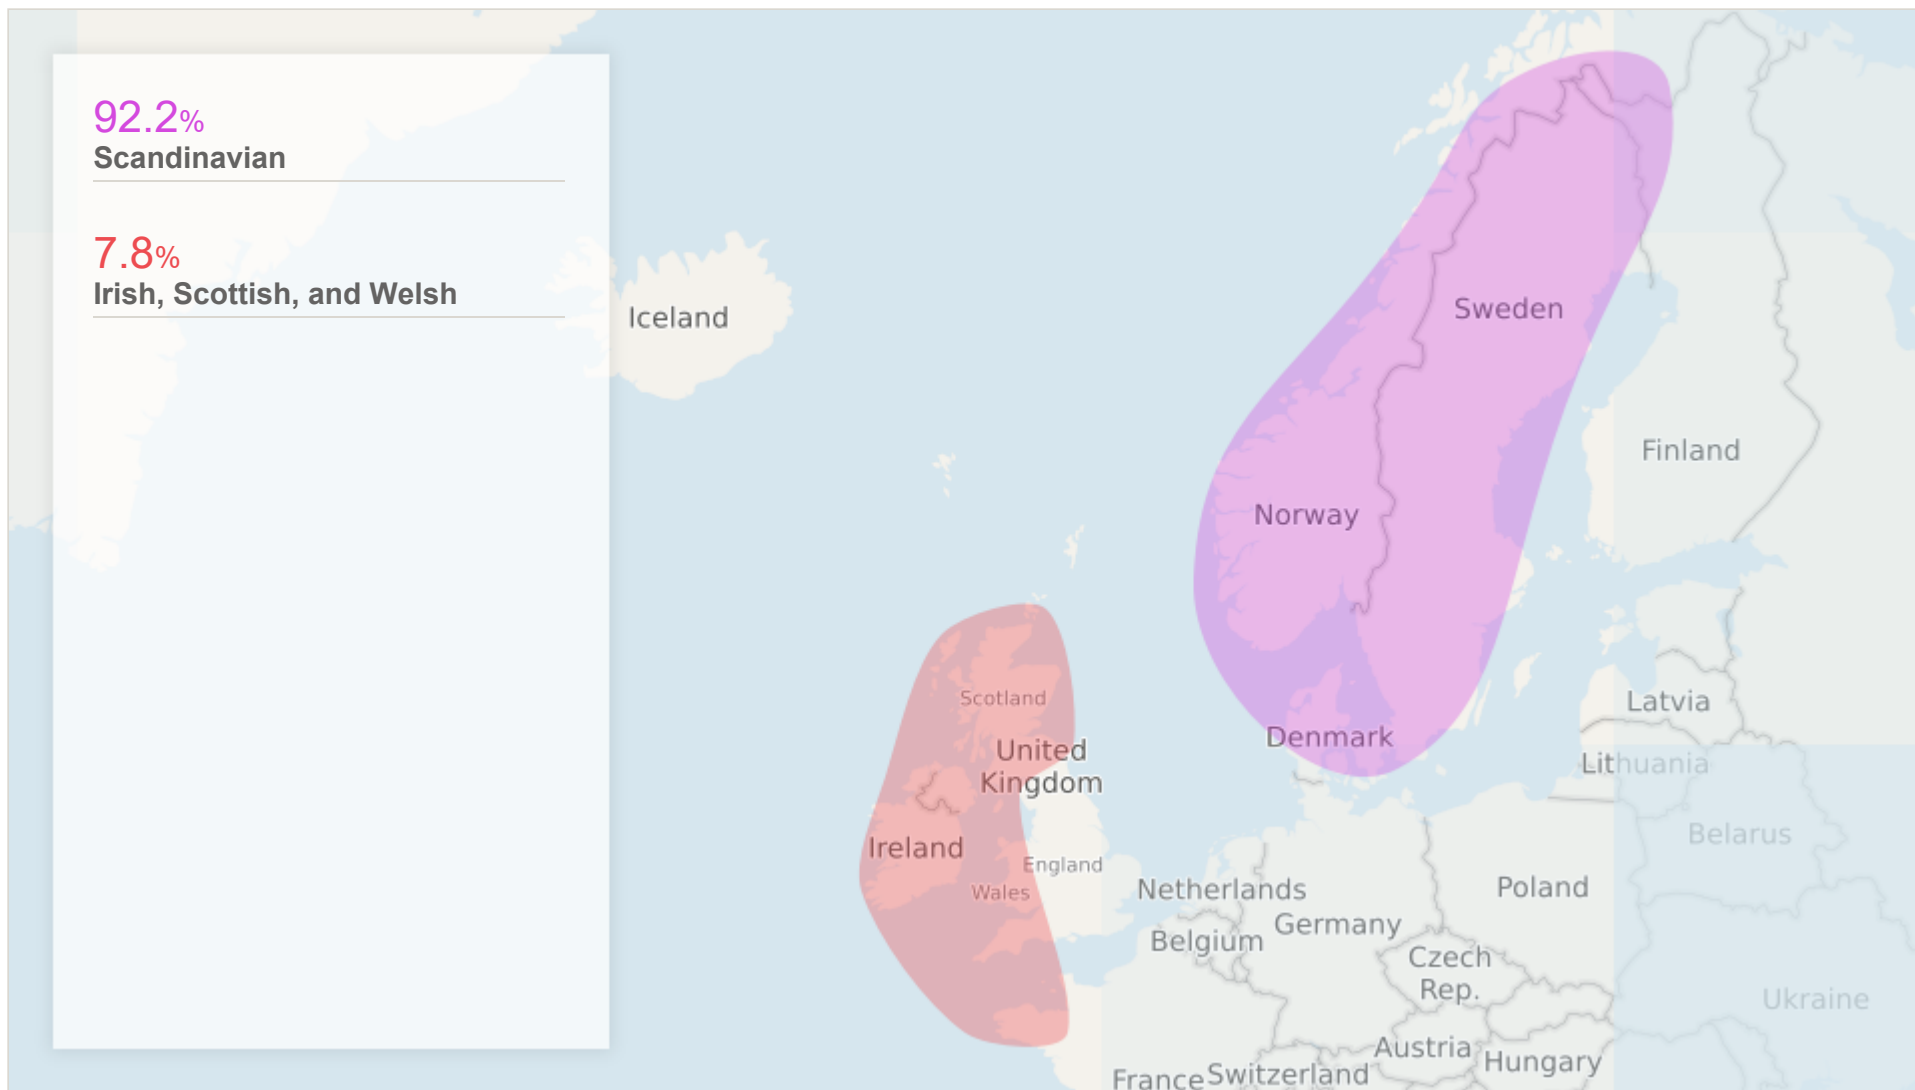

Your AncestryDNA Results reveal your unique story — who your ancestors were and where they came from.

DNA Results Summary for Jan Wigestrund

© Mapbox, © OpenStreetMap

Ethnicity Estimate

- Norway 100%
- Southern & Southwestern Norway
 - Hordaland
 - Vest-Agder & Rogaland
 - Boknafjord
- Jæren
- Finnøy
- Suldal, Finnøy & Rennesøy
- Western Norway

Jan Wigestrund
Ethnic Makeup

European

Scandinavia 100%

Trace Results

West Middle East < 1%

collapse all

Click on the pins to show the earliest known maternal and paternal ancestors of your Family Finder matches!

Jan Wigstrand's Ethnicity Estimate

The most diverse ethnicity breakdown — 42 regions

www.MyHeritageDNA.com

Your results have been recalculated as part of our recent update. Your Ancestry Composition results have been recalculated following an update that includes new populations in Central Asia, South Asia, Western Asia, and North Africa. [Learn more.](#)

Ancestry Composition

Your DNA tells the story of who you are and how you're connected to populations around the world. Trace your heritage through the centuries and uncover clues about where your ancestors lived and when.